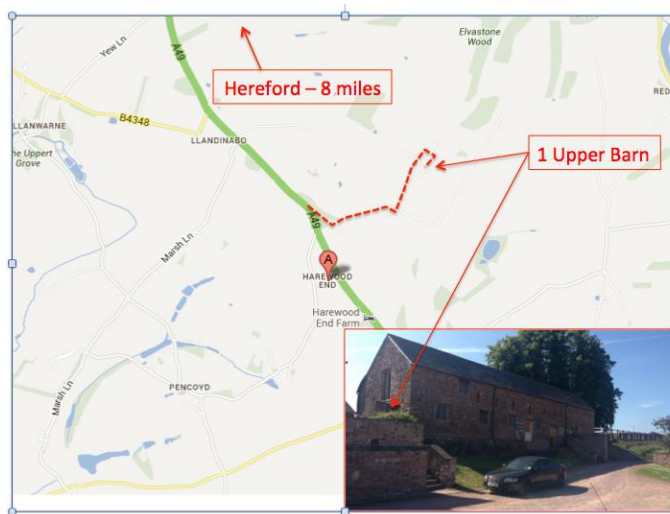

Map and Directions

Directions

Providence conducts its training at a discreet location in rural Herefordshire, on the Duchy of Cornwall's Estate at Harewood End.

Address

1 Upper Barn, Grange Farm, Harewood Park Estate, Harewood End, Hereford, **HR2 8JS**

Detail

Harewood Park Estate is located on the East side of the A49 which runs North/South between Hereford and Ross on Wye. The Estate is 9.2 miles from Hereford and 6.1 miles from Ross on Wye. The estate is accessed by an unnamed road which is signposted by a small ground level sign 'Harewood Park Estate'. Follow this road down the hill and branch left following signs for 'Grange Farm'. On arrival please visit our administration office at; 1 Upper Barn, Grange Farm.