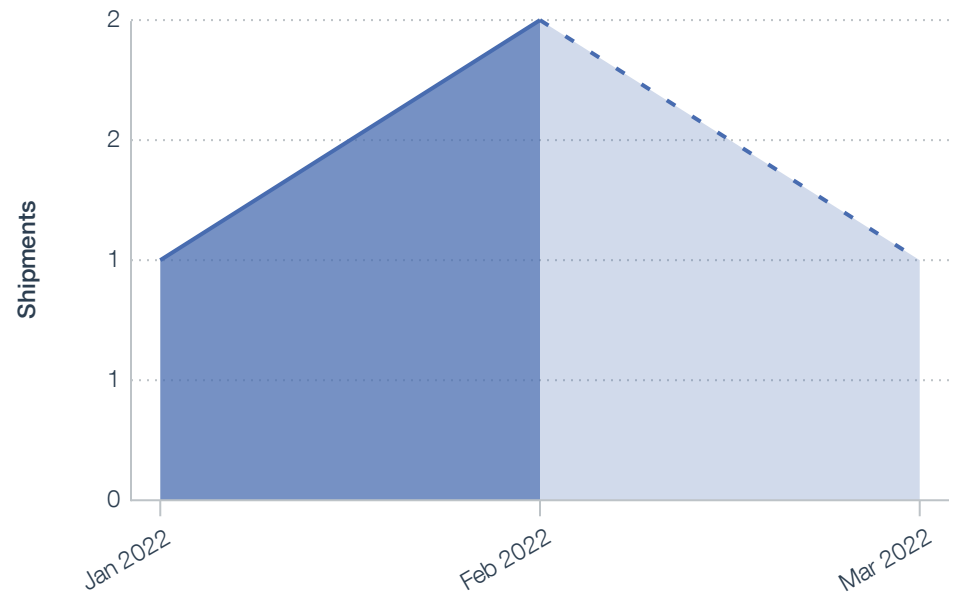

Company Activity

December 2021

New Supplier: [Coreel Technologies India Private Ltd.](#)

Sent goods via New Port: [Bangalore, India](#)

Received goods from New Country/Region: [India](#)

Received New Product, HS Code: [8471.30](#)

Received goods using New Carrier: [Unknown](#)

[See all 5 events](#)

Shipping Activity

by data source by number of shipments

● **India Exports**
 4 Shipments

[See all 4 shipments](#)

Top Products

by number of shipments